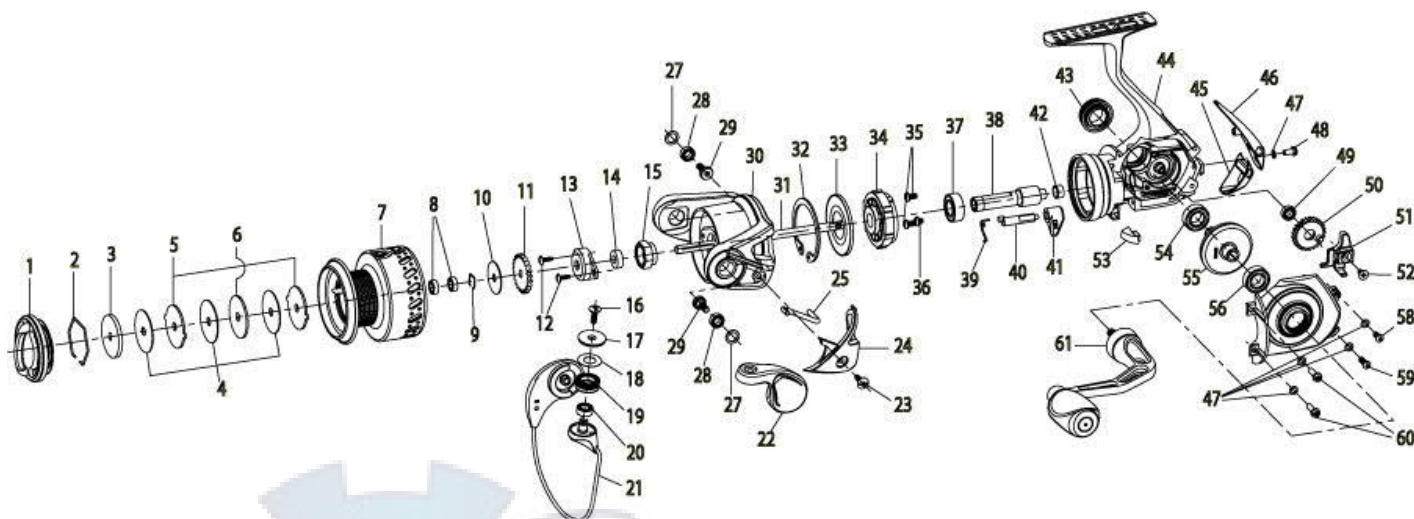

QUANTUM

Tour Edition

TE40PTIAS

TOUR EDITON SPINNING REEL Part List

Key #	Description	Part No.	Key #	Description	Part No.
		TE40			TE40
1	Drag Knob Assembly	CG332-01	32	Clutch Retaining Ring	TK060-01
2	Retainer Ring	RQ038-01	33	Clutch Seal Plate	TK166-01
3	Drag Washer "D"	SQ080-01	34	Clutch Unit	CG463-01
4	Drag Washer "B"	RQ033-01	35	Pinion Bearing Screw "A"	TK057-01
5	Drag Washer "A"	RQ081-01	36	Pinion Bearing Screw "B"	TK057-11
6	Drag Washer "C"	RQ080-01	37	Pinion Ball Bearing	UK028-01
7	Spool Assembly	TK321-12	38	Pinion	SQ011-01
8	Spool Ball Bearing	EH158-01	39	Stopper Cam Spring	TK089-01
9	Bearing Retainer Ring	BG080-01	40	Stopper Cam	TK090-01
10	Spool Adjust Washer	PT030-01	41	Stopper Lever	RQ059-01
11	Click Gear	RQ037-01	42	Pinion Bushing	SQ141-03
12	Rotor Nut Lock Screw	RK094-01	43	Handle Screw Assembly	BG354-02
13	Rotor Nut Cover	TK214-01	44	Body Assembly	TK301-12
14	Main Shaft Bushing	TK213-01	45	Body Rear Cover "Bottom"	TK140-55
15	Rotor Nut	TK006-01	46	Body Rear Cover "Top"	TK140-03
16	Line Roller Screw	AQ108-01	47	Side Cover Screw Washer	RQ142-01
17	Line Roller Collar	BG104-01	48	Side Cover Screw "D"	RQ057-11
18	Line Roller Washer	DH102-01	49	O/S Gear Ball Bearing	EH158-01
19	Line Roller	CH004-01	50	O/S Gear	TQ053-01
20	Line Roller Balling Bearing	GH202-01	51	O/S Slider	TK025-01
21	Bail Assembly	CG347-01	52	Main Shaft Screw	RQ100-01
22	Arm Lever Assembly	CG307-01	53	Trip Ramp	TK119-01
23	A/L Cover Screw	GU077-01	54	Body Ball Bearing	BL157-01
24	Armlver Cover	TK087-04	55	Drive Gear Assembly	AT312-51
25	Kick Lever	TK019-01	56	Side Cover Ball Bearing	BL157-01
26	Bail Pivot Insert	N/A	57	Side Cover Assembly	TK323-11
27	Bail Pivot Bushing	TK110-01	58	Side Cover Screw "C"	SK057-11
28	Bail Pivot Ball Bearing	GH202-01	59	Side Cover Screw "B"	SK057-01
29	Bail Pivot Screw	TK111-01	60	Side Cover Screw "A"	RQ057-04
30	Rotor Assembly	TK309-11	61	Handle Assembly	CG318-01
31	Main Shaft	TQ015-02			